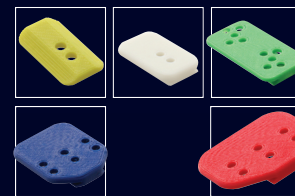

Ledge-Edge™ Split Finger Tab Accessory

The Ledge-Edge™ roller rides on the inner chin improving accuracy. Vertical and lateral adjustment is fast and easy. Five interchangeable plates provide many choices for ideal roller placement. Fits most professional grade tabs. For more info visit our web site.

Patent No. 9,074,836,B1

#0950 Basic System
#0951 Repl. Ledge
Specify S,M,L,XL,XX