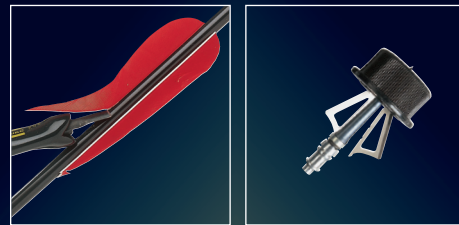

Blade Gripper™ Broadhead Tool

Regular tools protect fingers but only the Blade Gripper's patented interference fit grips the blades for positioning and easy assembly.

#0608

Point Puller™ Fits ATA Standard Threads

Machined from carbon alloy steel, plated and finished with foam handles. Compact, durable and makes extracting broadheads and points a cinch.

#0610