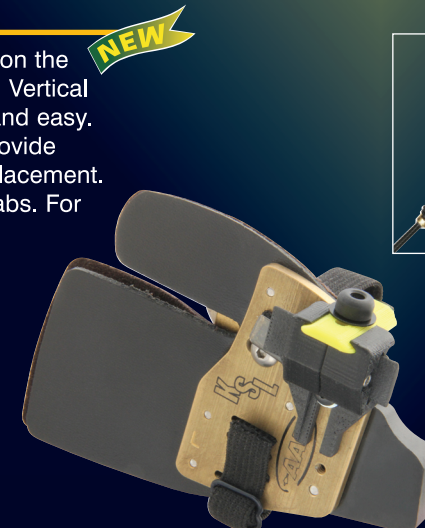

Ledge-Edge™ Split Finger Tab Accessory

The Ledge-Edge™ roller rides on the inner chin improving accuracy. Vertical and lateral adjustment is fast and easy. Five interchangeable plates provide many choices for ideal roller placement. Fits most professional grade tabs. For more info visit our web site.

Patent No. 9,074,836,B1

#0950 Basic System
#0951 Repl. Ledge
Specify S,M,L,XL,XX