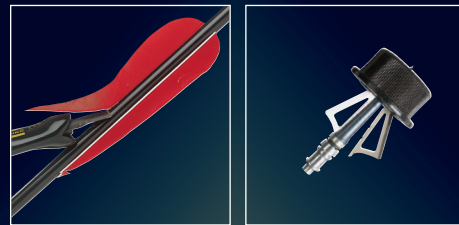

### The Stripper™ Fletching and Glue Remover

Removes fletching in one easy stroke. Cover keeps reversible curved blade sharp when stored. The Pro-Stripper has all this plus a large handle to cut big jobs down to size.

### O-Ring Locks™ Broadhead Alignment Rings

Slips onto the shoulder of screw-in points to help prevent loosening and allow alignment.

#0000 100 pk

### Pro Grip™ Arrow Gripper

This special soft-n-tough tube makes arrow removal fast easy and economical.

#0617 Twin pack

### Kiss-XL Soft Large Slotted Kisser

Kiss-XL New super tough soft plastic. Soft rounded edge. Weight 14 grains, 17mm OD. Slotted for easy installation. Positioning rings included.

#2408 For 16-18 Strand