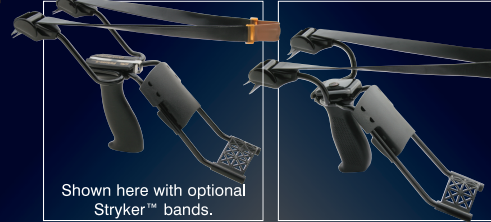

**Falcon-2™**  
Tournament Grade Wrist-Rocket®

The Falcon-2 is a blend of comfort, power and accuracy. With its large handle and reach, this take-down model is popular the world over.

#2012 Patent No. 7827977 & 8087404B2

**Hawk™**  
The Non-Braced Alternative

The Hawk is compact and fun to shoot but don't let its size mislead you. The Hawk™ packs a fast, accurate and powerful punch.

#2020 Patent No. 7827977 & 8087404B2

**Double-Eagle™**  
Twin Folding Action Wrist-Rocket®

The Double-Eagle™ folds down to stow yet is remarkably steady. Its grip has been crafted to be comfortable in young or adult hands. Favored by plinkers & target shooters alike.

#2045 Patent No. 7827977 & 8087404B2

**Wrist-Rocket® Target**  
Folds For Transport

A revolutionary target for slingshot enthusiast. The spinner bullseye can also hold clay pigeons for a shattering experience. The target traps ammo and looks great in a recroom, range or in the field. Quickly folds for transport or storage.