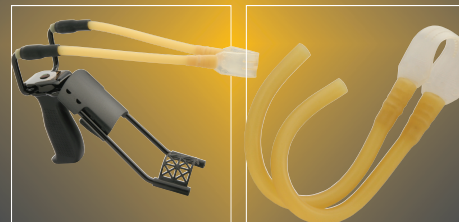

**The Classics**

Today's tubular Wrist-Rockets® descend from the proud heritage of our first models in the '50s. Built from tough steel frames and engineering grade plastics they are great for plinking or if you like the heft of a strong pull. Both models shoot from 25-56 Cal ammo.

**Folding Falcon™**  
Compact & Durable

The Folding Falcon™ has a new ergonomic brace and protective guard. Folds for storage. Nylon prong-caps, band sleeves and polyurethane pouch.

#2022

**SR7™**  
Classic Tubular Wrist-Rocket®

Molded handle, polyurethane pouch and nylon prong caps to extend band life.

#2002

**Matched Tubular Bands**  
For Classic Wrist-Rockets® Only

Never use tubular bands on flatband models. Comes in new tube package for natural straight alignment.

#2008 Bands Tubular High Power

**Classic Ammo**  
For Classic Wrist-Rockets® Only

For use on classic tubular band models only. For flatband models shoot 50-Cal steel or 56-Cal glass ammo listed above.

- #2014A Steel 25-Cal 334 pc. clam
- #2014A1 Steel 25-Cal 850 pc. dispenser
- #2014A2 Steel 25-Cal 2125 pc. dispenser
- #2017A Steel 38-Cal 100 pc. clam
- #2017A1 Steel 38-Cal 245 pc. dispenser
- #2017A2 Steel 38-Cal 600 pc. dispenser