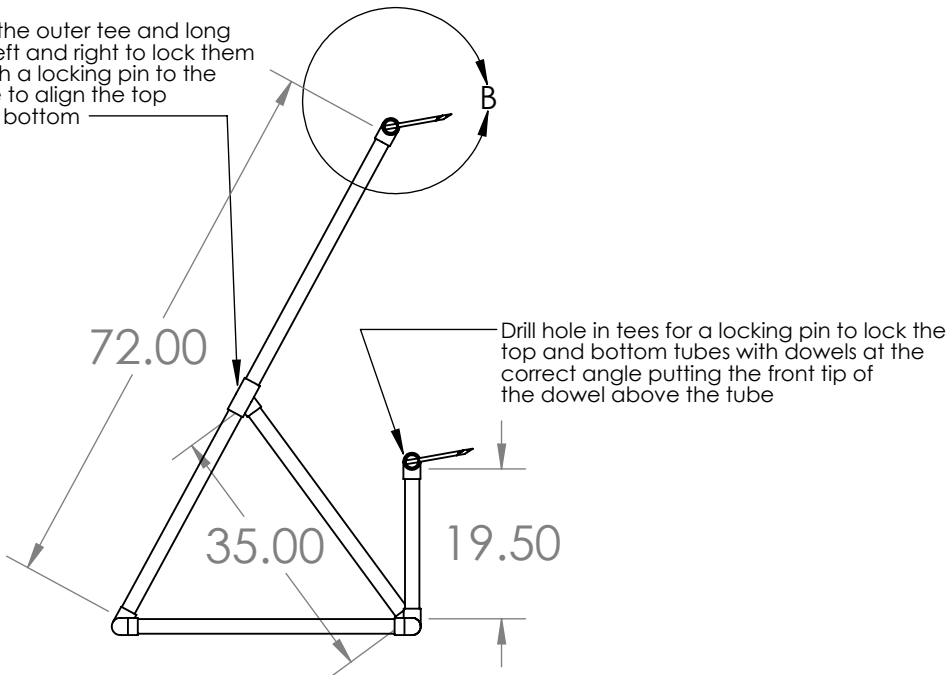

DETAIL B  
SCALE 2 : 25

| Qty. | Supplied Items      |
|------|---------------------|
| 1    | Rubber tubing       |
| 14   | Tee tubes           |
| 8    | Locking pins        |
| 6    | spin targets        |
| Qty. | Items not supplied  |
| 1    | bag of zip ties     |
|      | 13ft. 12 gauge wire |
| 14   | .5 in. dowels       |
| 4    | 90 degree tube      |
| 4    | 6 ft. pvc tube      |
| 2    | 19.5in. pvc tube    |
| 2    | 3 ft. pvc tube      |
| 2    | 5 ft. pvc tube      |
| 2    | 35in. pvc tube      |
| 1    | 49.5in. pvc tube    |

All tubing 1.5in Diameter

Scale 1:25

Range Target